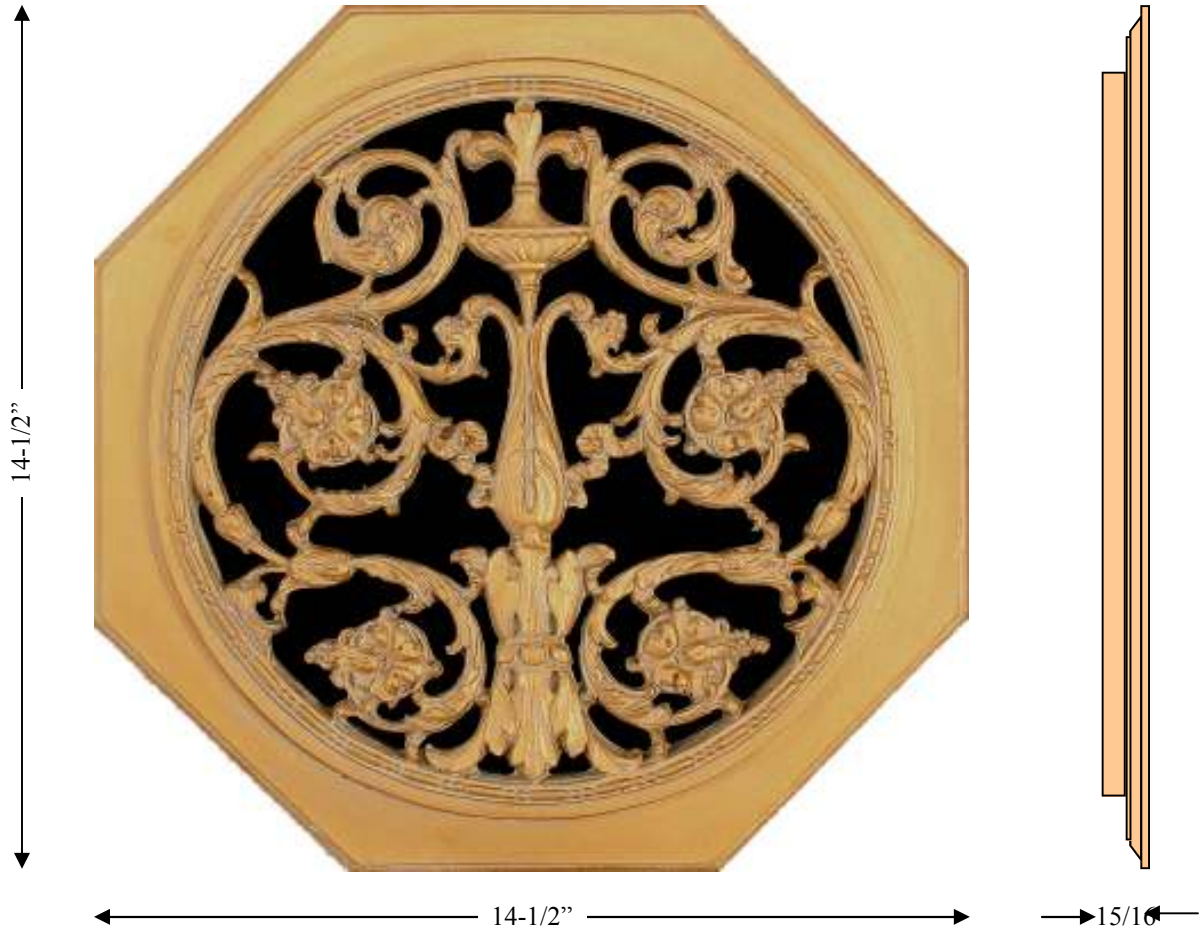

Beaux-Artes

phone 410-867-0790 / fax 410-867-8004 / 1012 South Creek View Court, Churchton, MD 20733

Louis XIV Style Grille: RR-207 12" Round

Ideal for either HVAC Grille or SPEAKER Grille, with 1/2" x 11" round inset in the back

<i>part number</i>	RR-208 12 round	<i>to cover duct size</i>	12" round	<i>price</i>	$99
<i>style</i>	Louis XIV	<i>outside height</i>	14-1/2"	<i>weight</i>	3.25lbs
<i>material</i>	Hand Cast Resin	<i>outside width</i>	14-1/2"	<i>thickness</i>	7/8"
<i>function</i>	HVAC Grille	<i>inner height</i>	11" round	<i>predrilled screw holes</i>	none
<i>placement</i>	Wall / Ceiling	<i>inner width</i>	11" round	<i>suggested screws</i>	#6 flathead
<i>finish</i>	33 Available	<i>frame width</i>	1-5/8"	<i>screws required</i>	4 wall / 4 ceiling