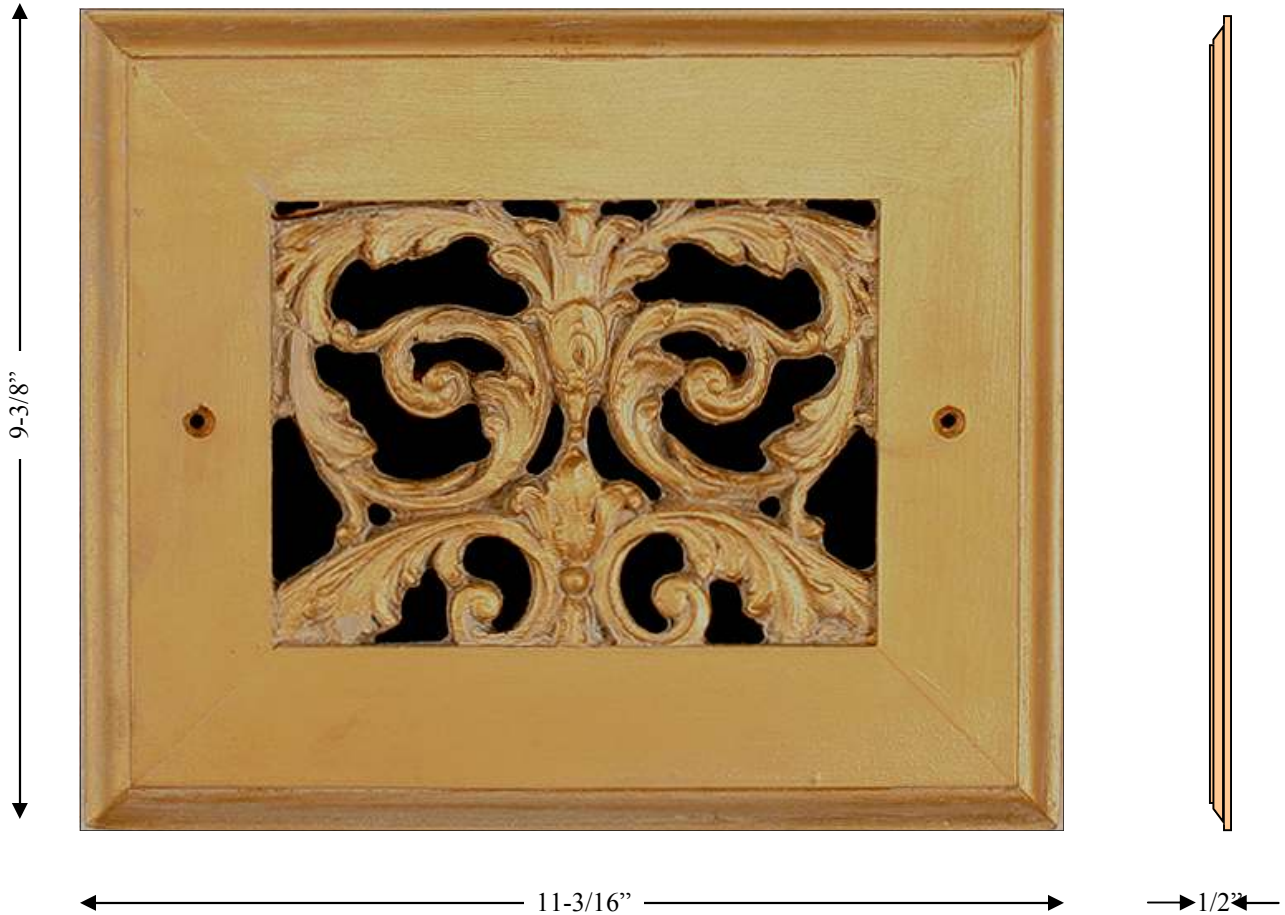

Beaux-Artes

phone 410-867-0790 / fax 410-867-8004 / 1012 South Creek View Court, Churchton, MD 20733

Louis XIV Style Grille: RR-203 6x8

<i>part number</i>	RR-203 6x8	<i>to cover duct size</i>	6" x 8"	<i>price</i>	$54
<i>style</i>	Louis XIV	<i>outside height</i>	9-3/8"	<i>weight</i>	1.35lbs
<i>material</i>	Hand Cast Resin	<i>outside width</i>	11-3/16"	<i>thickness</i>	1/2"
<i>function</i>	HVAC Grille	<i>inner height</i>	5-3/8"	<i>predrilled screw holes</i>	two
<i>placement</i>	Wall / Ceiling	<i>inner width</i>	7-1/4"	<i>suggested screws</i>	#6 flathead
<i>finish</i>	33 Available	<i>frame width</i>	2-1/8"	<i>screws required</i>	2 wall / 4 ceiling