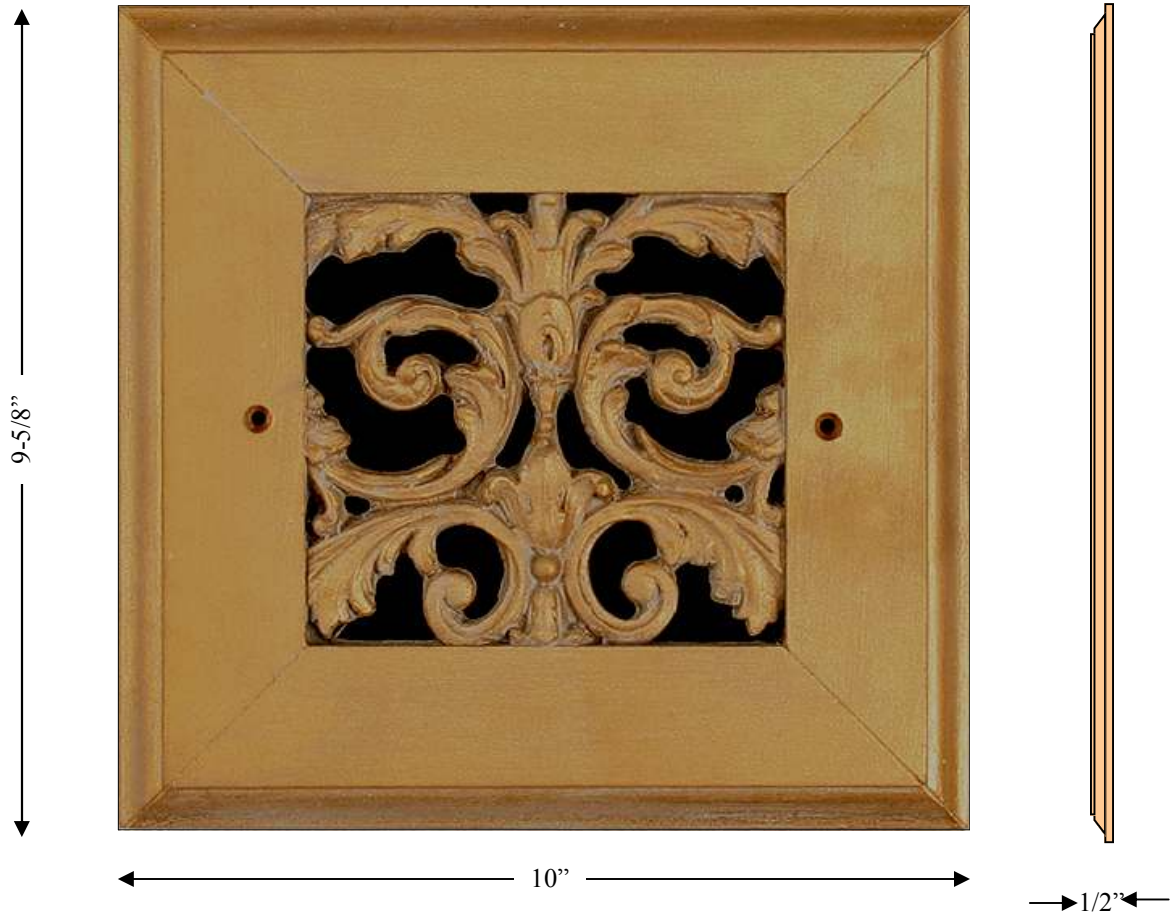

Beaux-Artes

phone 410-867-0790 / fax 410-867-8004 / 1012 South Creek View Court, Churchton, MD 20733

Louis XIV Style Grille: RR-203 6x6

<i>part number</i>	RR-203 6x6	<i>to cover duct size</i>	6"x 6"	<i>price</i>	$49
<i>style</i>	Louis XIV	<i>outside height</i>	9-5/8"	<i>weight</i>	1.25lbs
<i>material</i>	Hand Cast Resin	<i>outside width</i>	10"	<i>thickness</i>	1/2"
<i>function</i>	HVAC Grille	<i>inner height</i>	5-3/8"	<i>predrilled screw holes</i>	two
<i>placement</i>	Wall / Ceiling	<i>inner width</i>	5-3/4"	<i>suggested screws</i>	#6 flathead
<i>finish</i>	33 Available	<i>frame width</i>	2-1/8"	<i>screws required</i>	2 wall / 4 ceiling