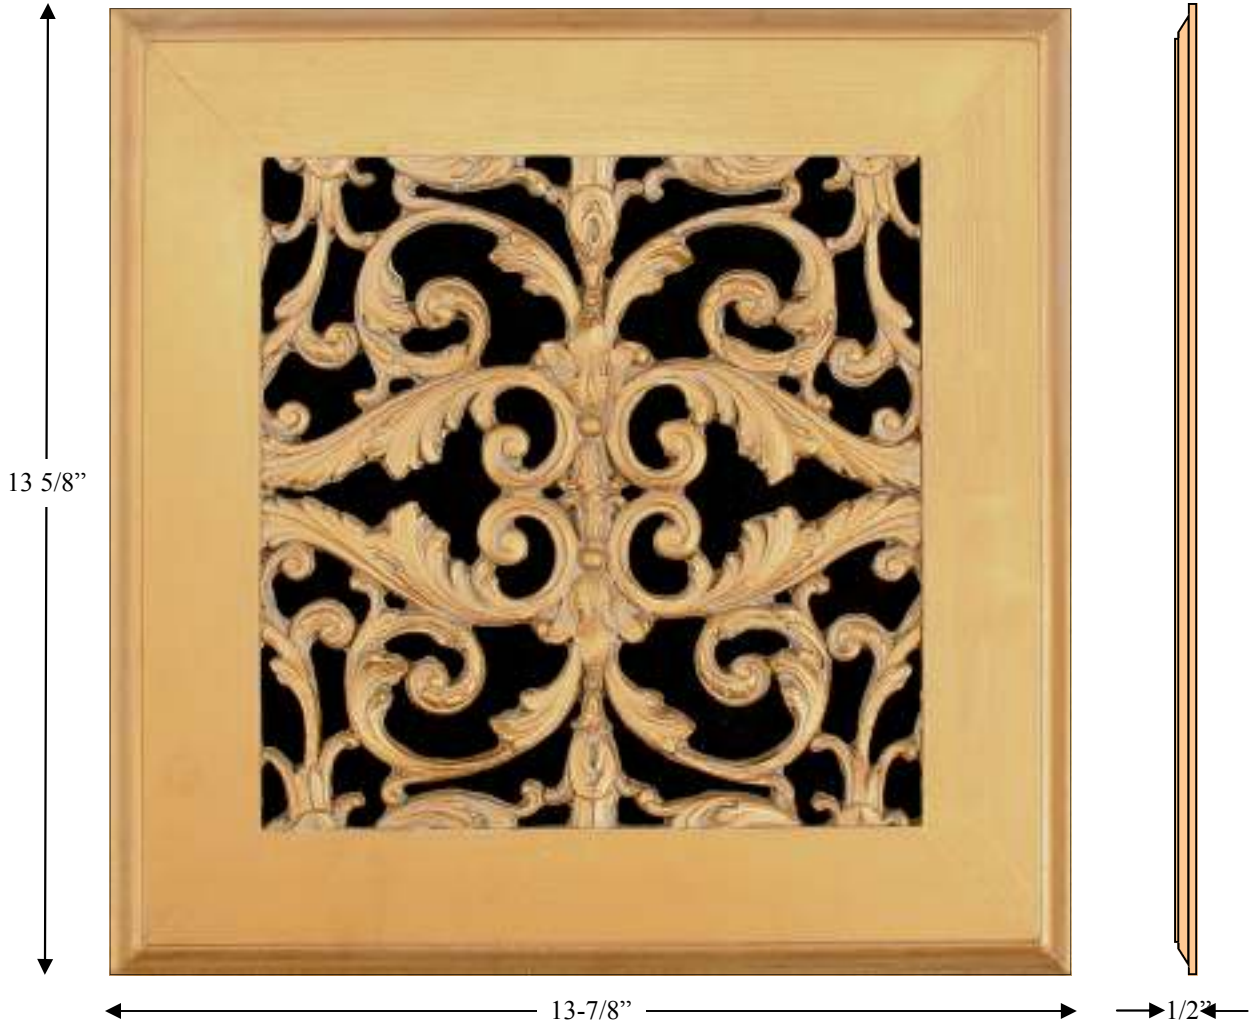

Beaux-Artes

phone 410-867-0790 / fax 410-867-8004 / 1012 South Creek View Court, Churchton, MD 20733

Louis XIV Style Grille: RR-203 10x10

13 5/8"

13-7/8"

1/2"

<i>part number</i>	RR-203 10x10	<i>to cover duct size</i>	10" x 10"	<i>price</i>	$79
<i>style</i>	Louis XIV	<i>outside height</i>	13-5/8"	<i>weight</i>	2 lbs
<i>material</i>	Hand Cast Resin	<i>outside width</i>	13-7/8"	<i>thickness</i>	1/2"
<i>function</i>	HVAC Grille	<i>inner height</i>	9-3/8"	<i>predrilled screw holes</i>	none
<i>placement</i>	Wall / Ceiling	<i>inner width</i>	9-5/8"	<i>suggested screws</i>	#6 flathead
<i>finish</i>	33 Available	<i>frame width</i>	2-1/8"	<i>screws required</i>	4 wall / 4 ceiling