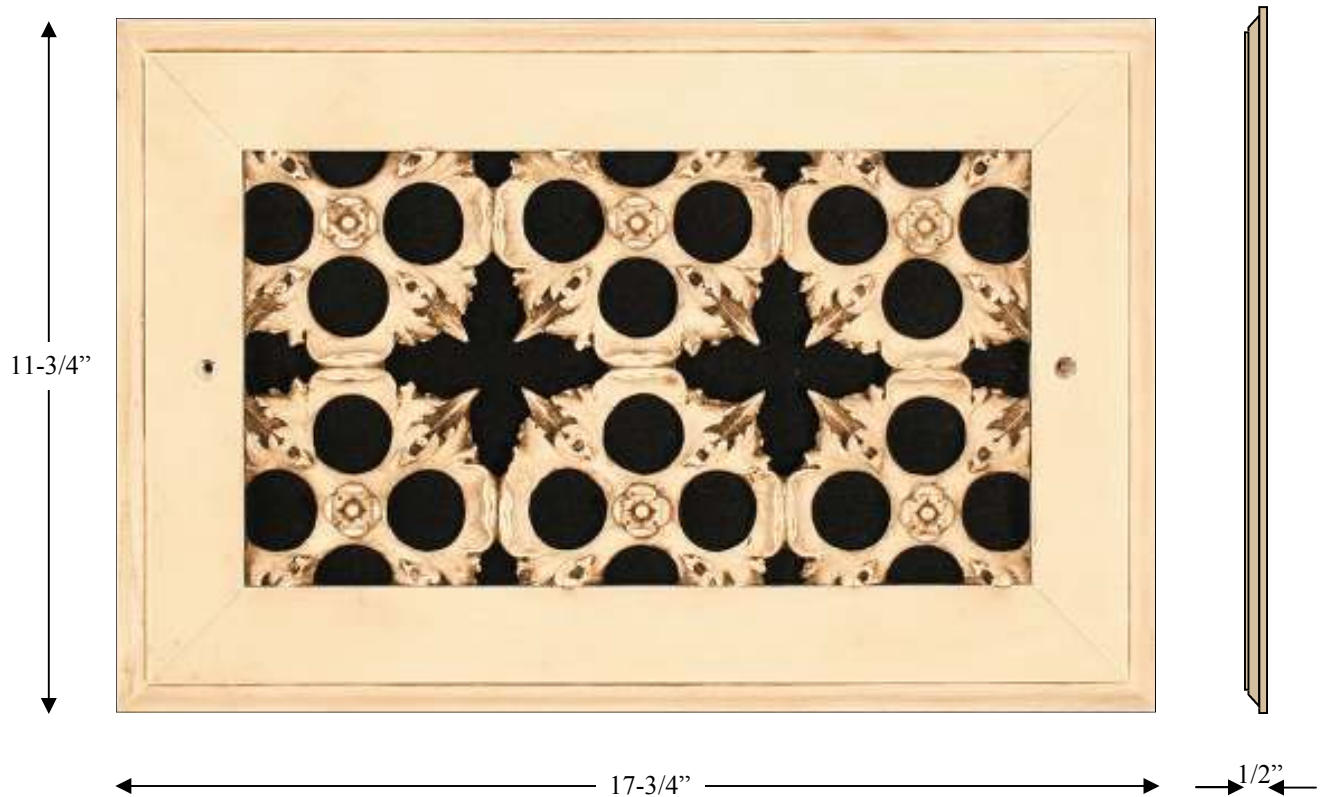

Beaux-Artes

phone 410-867-0790 / fax 410-867-8004 / 1012 South Creek View Court, Churchton, MD 20733

Italian Renaissance Style Grille: RR-202 8x14

<i>part number</i>	RR-202 8x14	<i>to cover duct size</i>	8" x 14"	<i>price</i>	$79
<i>style</i>	Italian Renaissance	<i>outside height</i>	11-3/4"	<i>weight</i>	1.9 lbs
<i>material</i>	Hand Cast Resin	<i>outside width</i>	17-3/4"	<i>thickness</i>	1/2"
<i>function</i>	HVAC Grille	<i>inner height</i>	7-1/4"	<i>predrilled screw holes</i>	two / sides
<i>placement</i>	Wall / Ceiling	<i>inner width</i>	13-1/4"	<i>suggested screws</i>	#6 flathead
<i>finish</i>	33 Available	<i>frame width</i>	2-1/4"	<i>screws required</i>	2 wall / 4 ceiling