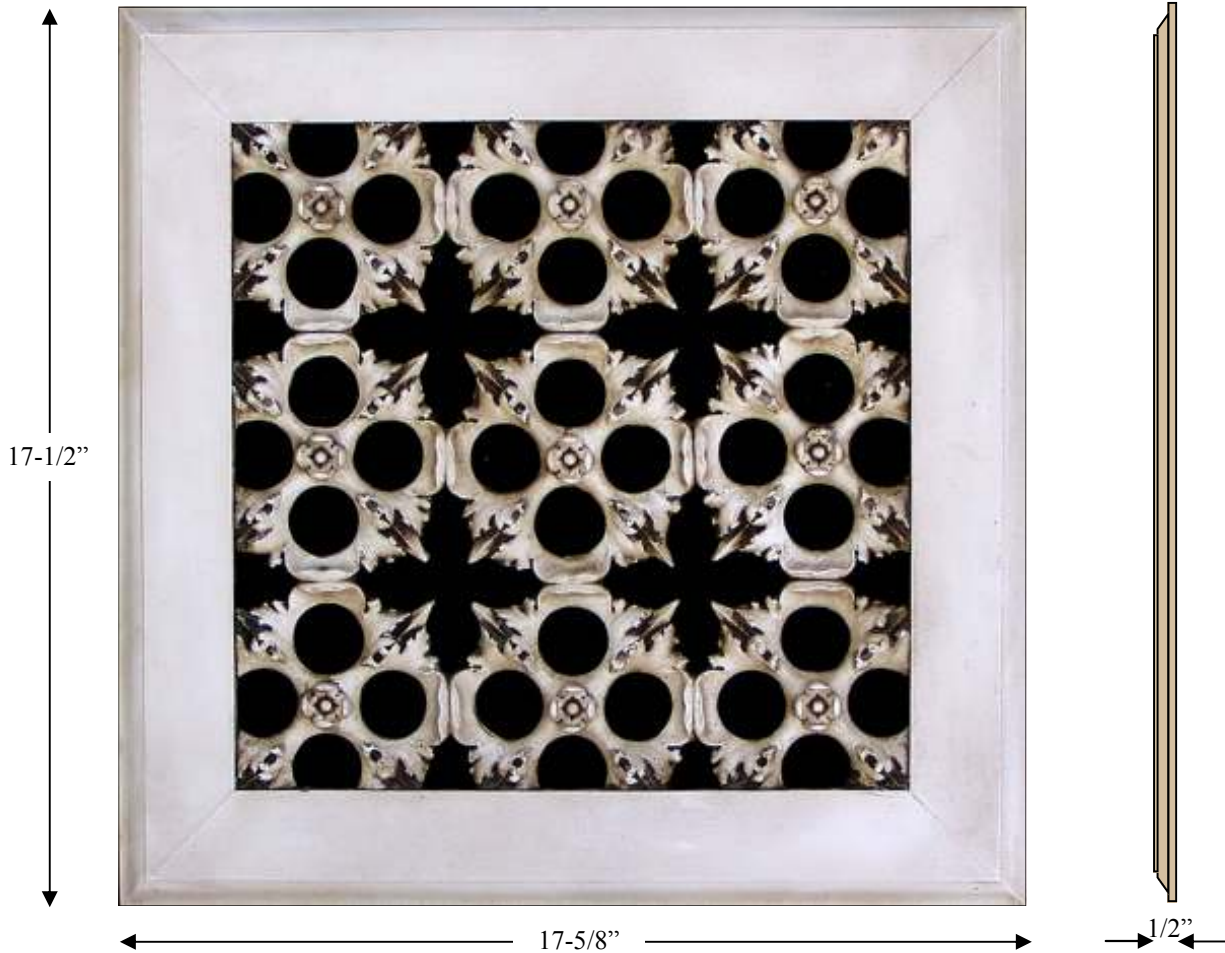

Beaux-Artes

phone 410-867-0790 / fax 410-867-8004 / 1012 South Creek View Court, Churchton, MD 20733

Italian Renaissance Style Grille: RR-202 14x14

<i>part number</i>	RR-202 14x14	<i>to cover duct size</i>	14"x 14"	<i>price</i>	$139
<i>style</i>	Italian Renaissance	<i>outside height</i>	17-1/2"	<i>weight</i>	3.2 lbs
<i>material</i>	Hand Cast Resin	<i>outside width</i>	17-5/8"	<i>thickness</i>	1/2"
<i>function</i>	HVAC Grille	<i>inner height</i>	12-3/4"	<i>predrilled screw holes</i>	none
<i>placement</i>	Wall / Ceiling	<i>inner width</i>	13"	<i>suggested screws</i>	#6 flathead
<i>finish</i>	33 Available	<i>frame width</i>	2-3/8"	<i>screws required</i>	6 wall / 8 ceiling