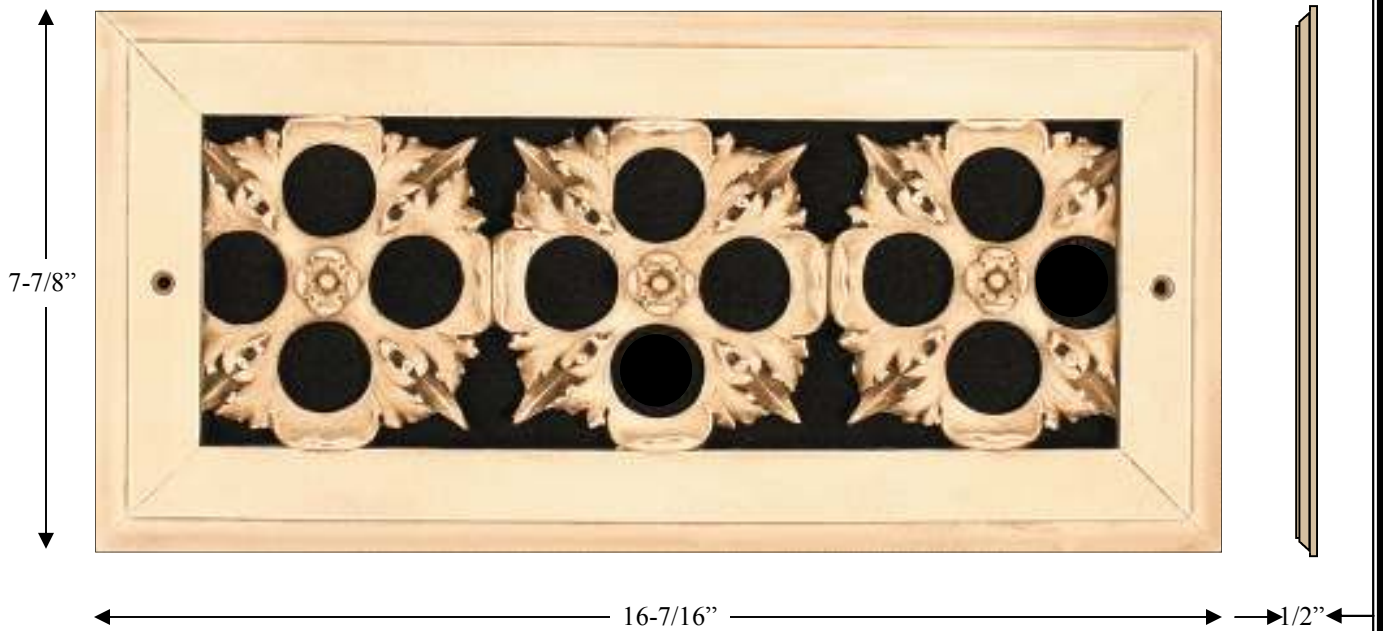

Beaux-Artes

phone 410-867-0790 / fax 410-867-8004 / 1012 South Creek View Court, Churchton, MD 20733

Italian Renaissance Style Grille: RR-202 6x14

<i>part number</i>	RR-202 6x14	<i>to cover duct size</i>	6"x 14"	<i>price</i>	$69
<i>style</i>	Italian Renaissance	<i>outside height</i>	7-7/8"	<i>weight</i>	2 lbs
<i>material</i>	Hand Cast Resin	<i>outside width</i>	16-7/16"	<i>thickness</i>	1/2"
<i>function</i>	HVAC Grille	<i>inner height</i>	5-1/8"	<i>predrilled screw holes</i>	two / sides
<i>placement</i>	Wall / Ceiling	<i>inner width</i>	13-11/16"	<i>suggested screws</i>	#6 flathead
<i>finish</i>	33 Available	<i>frame width</i>	1-3/8"	<i>screws required</i>	2 wall / 4 ceiling