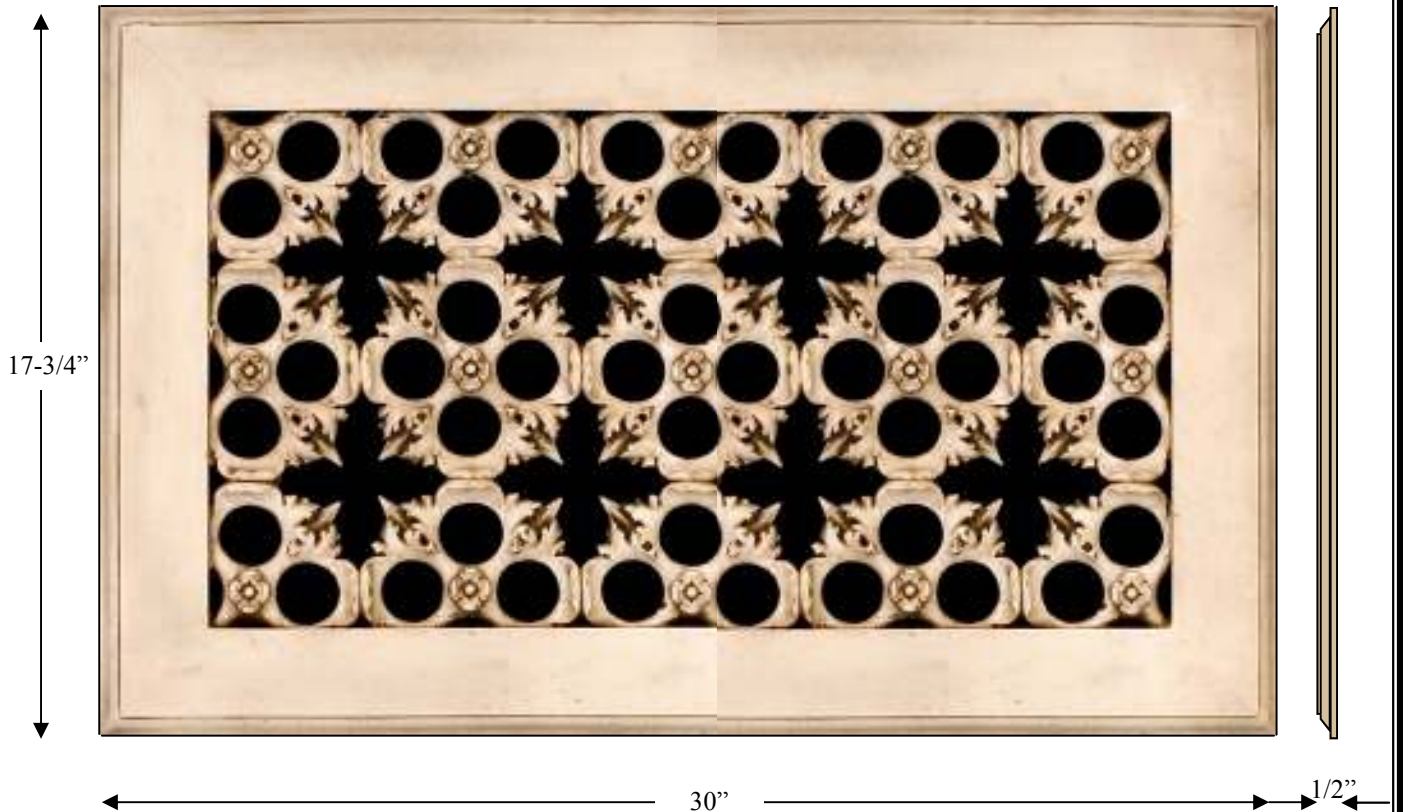

Beaux-Artes

phone 410-867-0790 / fax 410-867-8004 / 1012 South Creek View Court, Churchton, MD 20733

Italian Renaissance Style grille: RR-202 12x24

<i>part number</i>	RR-202 12x24	<i>to cover duct size</i>	12"x 24"	<i>price</i>	$199
<i>style</i>	Italian Renaissance	<i>outside height</i>	17-3/4"	<i>weight</i>	4.4 lbs
<i>material</i>	Hand Cast Resin	<i>outside width</i>	30"	<i>thickness</i>	1/2"
<i>function</i>	HVAC Grille	<i>inner height</i>	11-1/2"	<i>predrilled screw holes</i>	none
<i>placement</i>	Wall / Ceiling	<i>inner width</i>	23-3/4"	<i>suggested screws</i>	#6 flathead
<i>finish</i>	33 Available	<i>frame width</i>	3-1/8"	<i>screws required</i>	6 wall / 8 ceiling