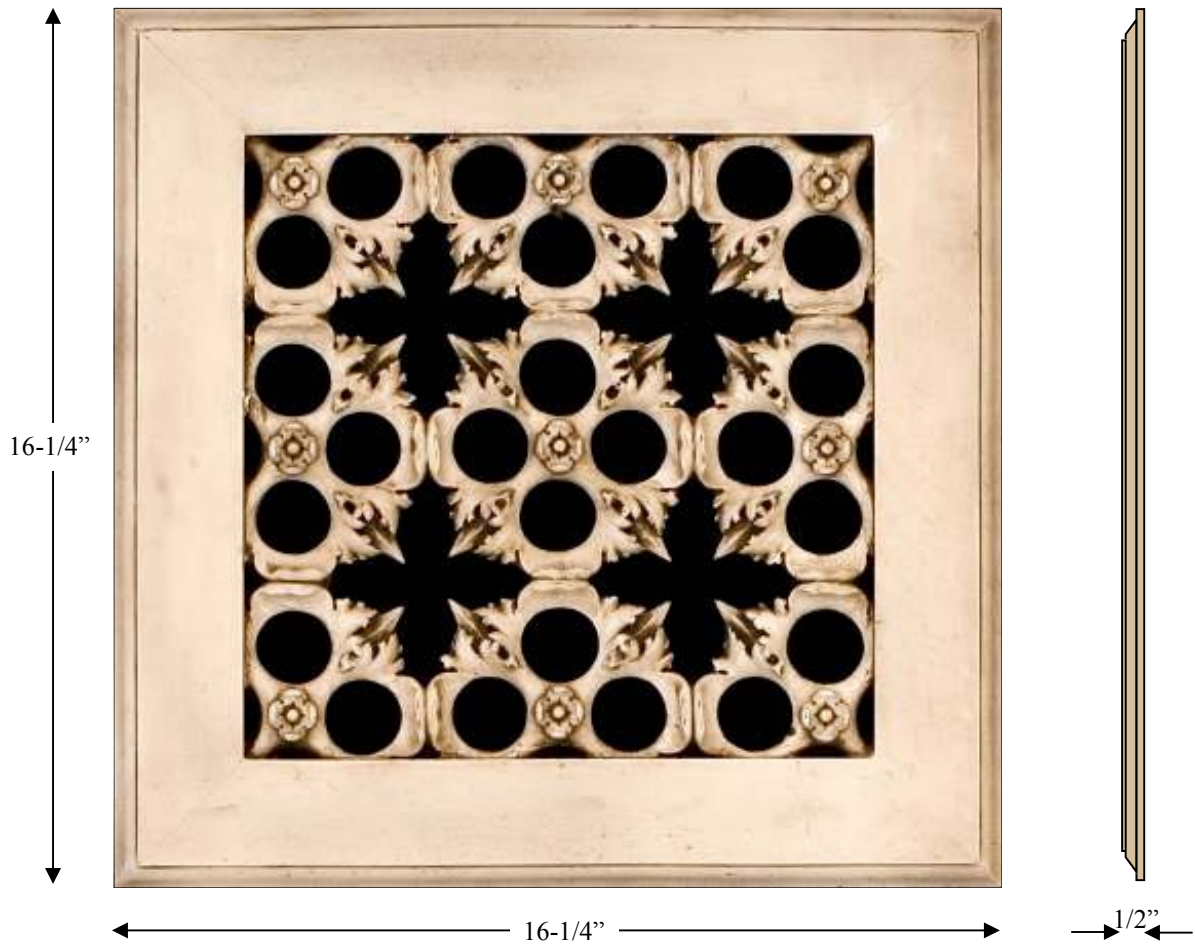

Beaux-Artes

phone 410-867-0790 / fax 410-867-8004 / 1012 South Creek View Court, Churchton, MD 20733

Italian Renaissance Style Grille: RR-202 12x12

<i>part number</i>	RR-202 12x12	<i>to cover duct size</i>	12"x 12"	<i>price</i>	$109
<i>style</i>	Italian Renaissance	<i>outside height</i>	16-1/4"	<i>weight</i>	2.6 lbs
<i>material</i>	Hand Cast Resin	<i>outside width</i>	16-1/4"	<i>thickness</i>	1/2"
<i>function</i>	HVAC Grille	<i>inner height</i>	11"	<i>predrilled screw holes</i>	none
<i>placement</i>	Wall / Ceiling	<i>inner width</i>	11"	<i>suggested screws</i>	#6 flathead
<i>finish</i>	33 Available	<i>frame width</i>	2-3/4"	<i>screws required</i>	4 wall / 4 ceiling