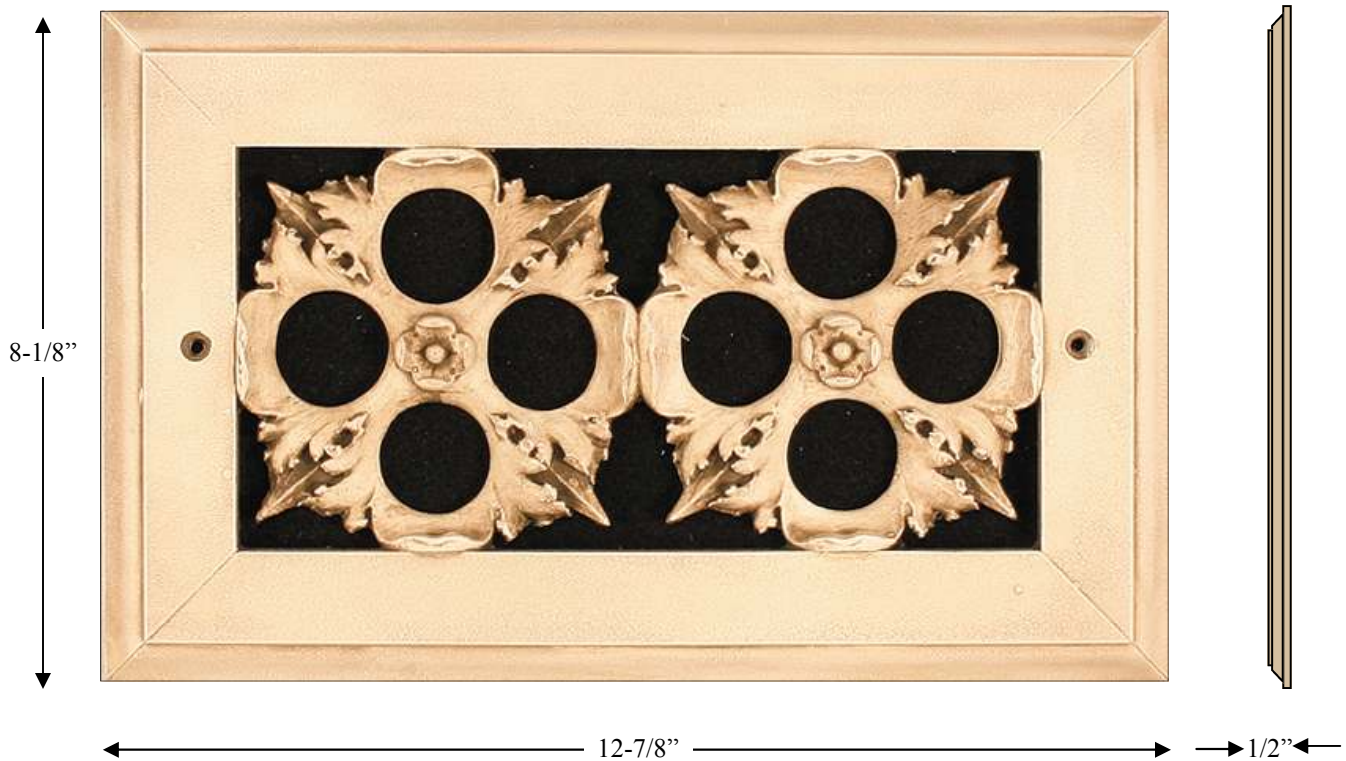

Beaux-Artes

phone 410-867-0790 / fax 410-867-8004 / 1012 South Creek View Court, Churchton, MD 20733

Italian Renaissance Style Grille: RR-202 6x10

<i>part number</i>	RR-202 6x10	<i>to cover duct size</i>	6"x 10"	<i>price</i>	$59
<i>style</i>	Italian Renaissance	<i>outside height</i>	8-1/8"	<i>weight</i>	1.5 lbs
<i>material</i>	Hand Cast Resin	<i>outside width</i>	12-7/8"	<i>thickness</i>	1/2"
<i>function</i>	HVAC Grille	<i>inner height</i>	5"	<i>predrilled screw holes</i>	two / sides
<i>placement</i>	Wall / Ceiling	<i>inner width</i>	9-7/8"	<i>suggested screws</i>	#6 flathead
<i>finish</i>	33 Available	<i>frame width</i>	1-1/2"	<i>screws required</i>	2 wall / 2 ceiling