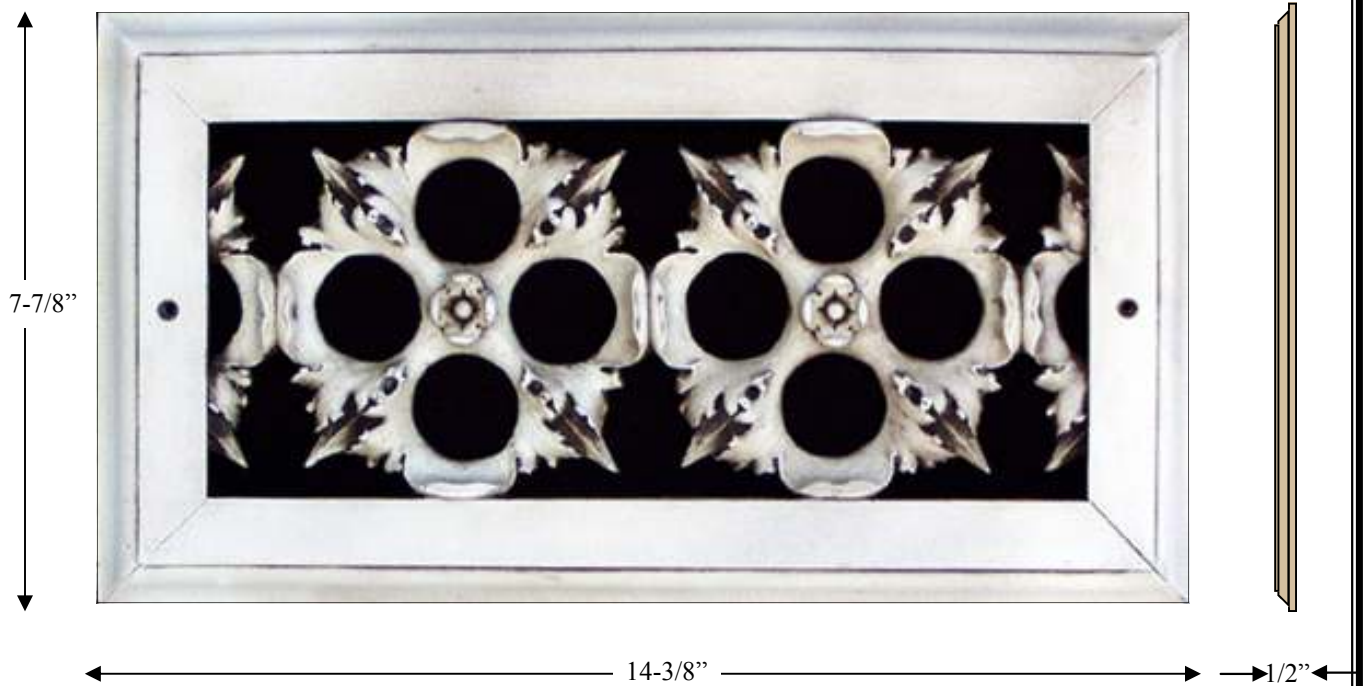

Beaux-Artes

phone 410-867-0790 / fax 410-867-8004 / 1012 South Creek View Court, Churchton, MD 20733

Italian Renaissance Style Grille: RR-202 6x12

<i>part number</i>	RR-202 6x12	<i>to cover duct size</i>	6"x 12"	<i>price</i>	$64
<i>style</i>	Italian Renaissance	<i>outside height</i>	7-7/8"	<i>weight</i>	1.6 lbs
<i>material</i>	Hand Cast Resin	<i>outside width</i>	14-3/8"	<i>thickness</i>	1/2"
<i>function</i>	HVAC Grille	<i>inner height</i>	5"	<i>predrilled screw holes</i>	two / sides
<i>placement</i>	Wall / Ceiling	<i>inner width</i>	9-7/8"	<i>suggested screws</i>	#6 flathead
<i>finish</i>	33 Available	<i>frame width</i>	1-1/2"	<i>screws required</i>	2 wall / 4 ceiling