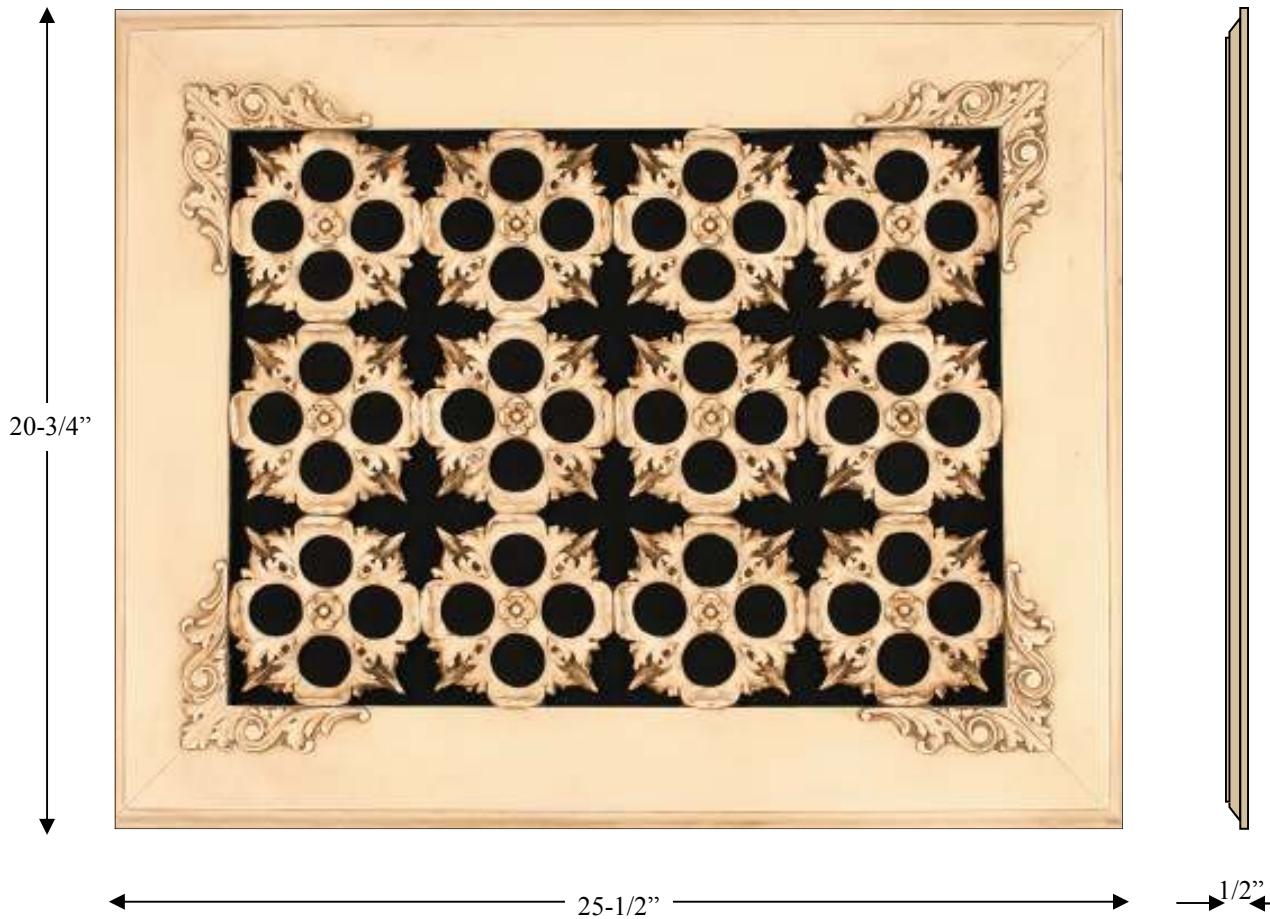

Beaux-Artes

phone 410-867-0790 / fax 410-867-8004 / 1012 South Creek View Court, Churchton, MD 20733

Italian Renaissance Style Grille: RR-202 16x20

<i>part number</i>	RR-202 16x20	<i>to cover duct size</i>	16"x 20"	<i>price</i>	$159
<i>style</i>	Italian Renaissance	<i>outside height</i>	20-3/4"	<i>weight</i>	5.8 lbs
<i>material</i>	Hand Cast Resin	<i>outside width</i>	25-1/2"	<i>thickness</i>	1/2"
<i>function</i>	HVAC Grille	<i>inner height</i>	19-1/2"	<i>predrilled screw holes</i>	none
<i>placement</i>	Wall / Ceiling	<i>inner width</i>	14-1/2"	<i>suggested screws</i>	#6 flathead
<i>finish</i>	33 Available	<i>frame width</i>	3-1/4"	<i>screws required</i>	4 wall / 8 ceiling