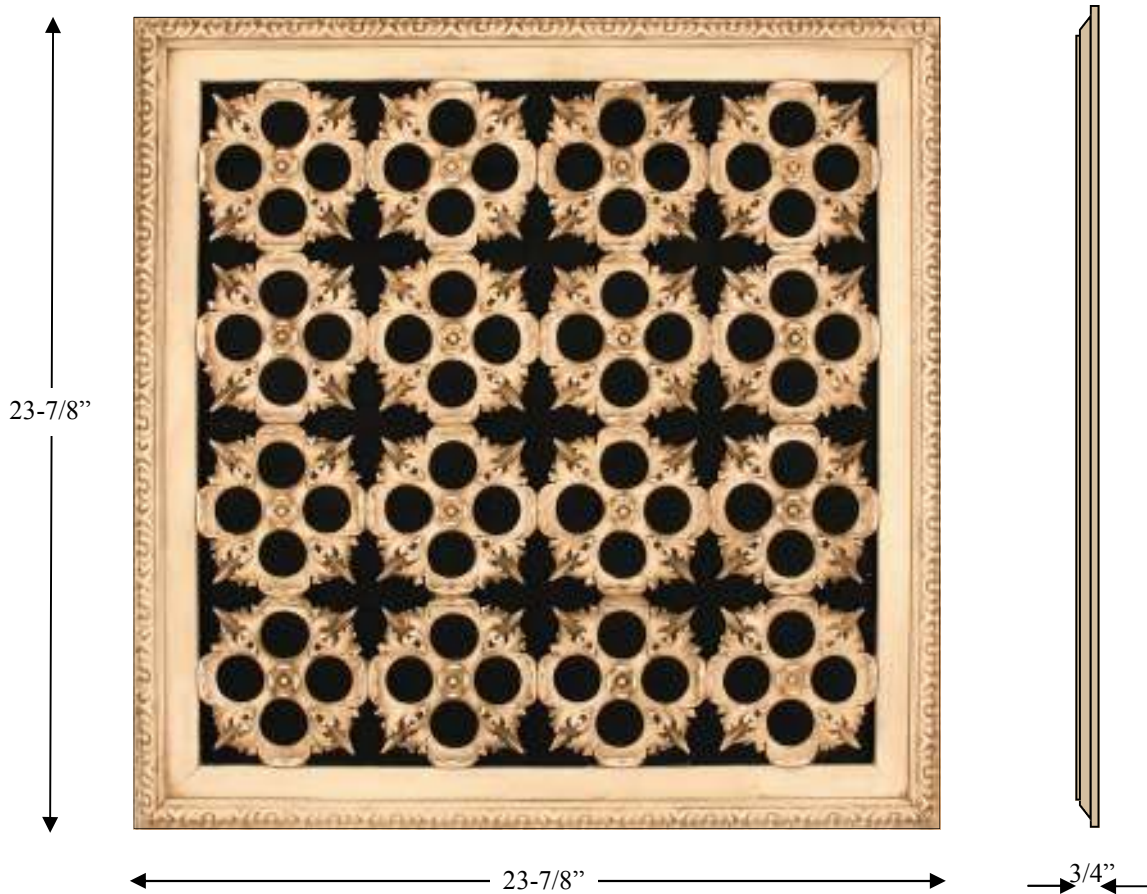

Beaux-Artes

phone 410-867-0790 / fax 410-867-8004 / 1012 South Creek View Court, Churchton, MD 20733

Italian Renaissance Style Grille: RR-202 20x20

<i>part number</i>	RR-202 20x20	<i>to cover duct size</i>	20"x 20"	<i>price</i>	$249
<i>style</i>	Italian Renaissance	<i>outside height</i>	23-7/8"	<i>weight</i>	5.7 lbs
<i>material</i>	Hand Cast Resin	<i>outside width</i>	23-7/8"	<i>thickness</i>	3/4"
<i>function</i>	HVAC Grille	<i>inner height</i>	19-7/8"	<i>predrilled screw holes</i>	none
<i>placement</i>	Wall / Ceiling	<i>inner width</i>	19-7/8"	<i>suggested screws</i>	#6 flathead
<i>finish</i>	33 Available	<i>frame width</i>	2"	<i>screws required</i>	4 wall / 8 ceiling