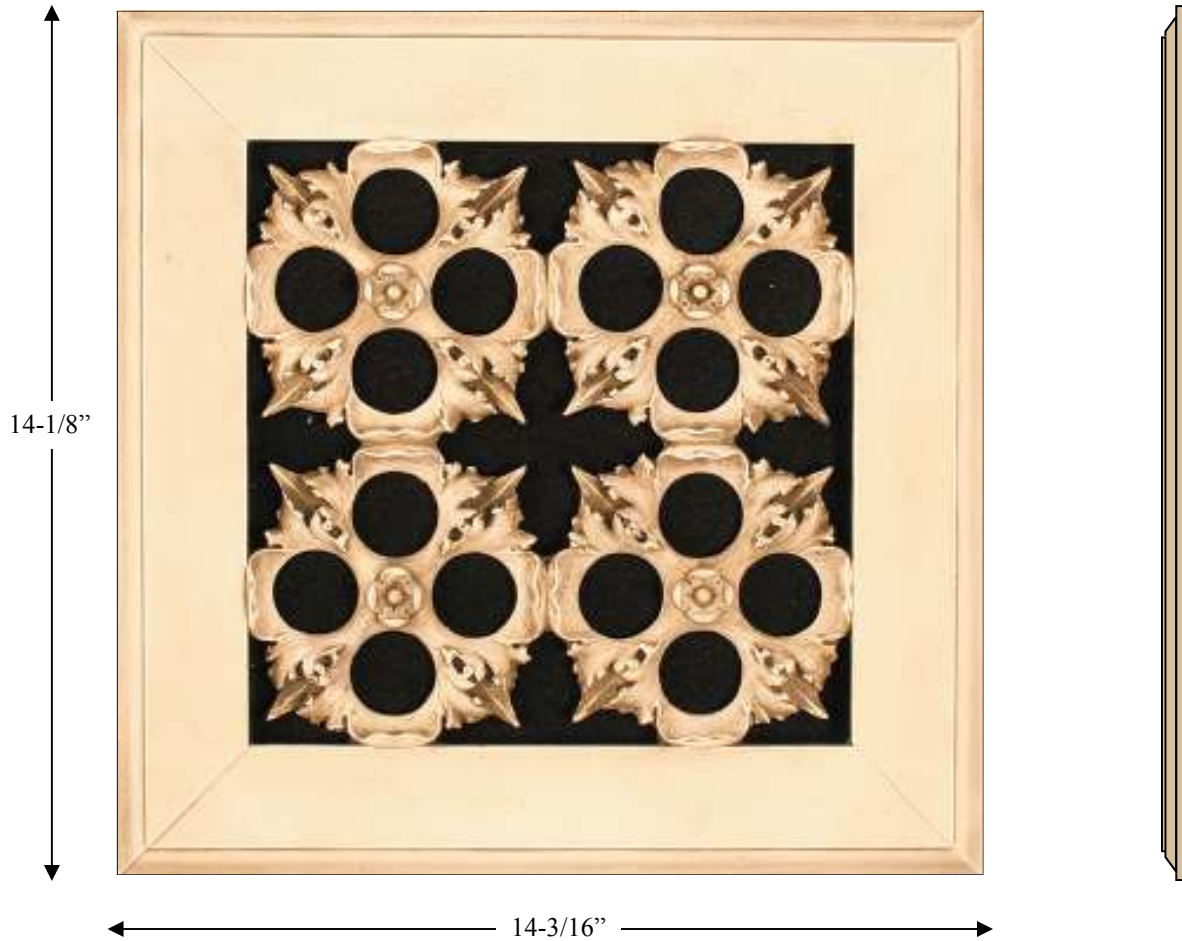

Beaux-Artes

phone 410-867-0790 / fax 410-867-8004 / 1012 South Creek View Court, Churchton, MD 20733

Italian Renaissance Style Grille: RR-202 10x10

<i>part number</i>	RR-202 10x10	<i>to cover duct size</i>	10"x 10"	<i>price</i>	$79
<i>style</i>	Italian Renaissance	<i>outside height</i>	14-1/8"	<i>weight</i>	2 lbs
<i>material</i>	Hand Cast Resin	<i>outside width</i>	14-3/16"	<i>thickness</i>	1/2"
<i>function</i>	HVAC Grille	<i>inner height</i>	9-5/8"	<i>predrilled screw holes</i>	none
<i>placement</i>	Wall / Ceiling	<i>inner width</i>	9-11/16"	<i>suggested screws</i>	#6 flathead
<i>finish</i>	33 Available	<i>frame width</i>	2-1/4"	<i>screws required</i>	4 wall / 4 ceiling