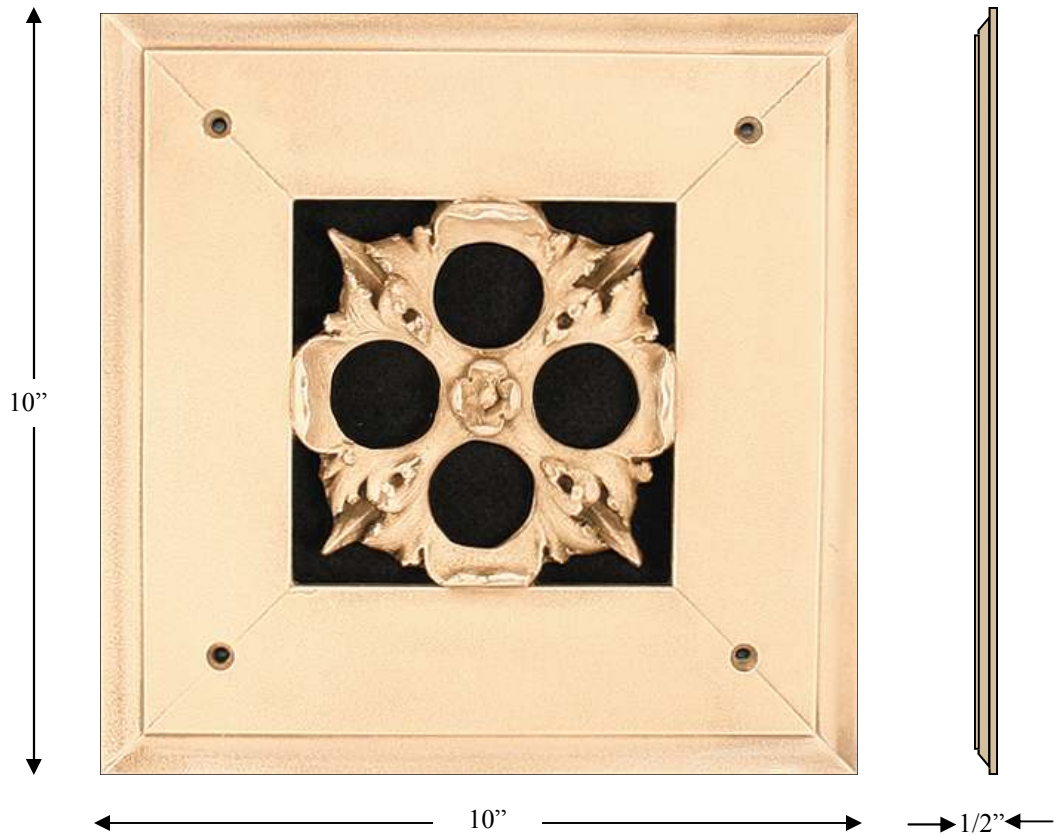

Beaux-Artes

phone 410-867-0790 / fax 410-867-8004 / 1012 South Creek View Court, Churchton, MD 20733

Italian Renaissance Style Grille: RR-202 6x6 L large frame

<i>part number</i>	RR-202 6x6 L	<i>to cover duct size</i>	6"x 6"	<i>price</i>	$54
<i>style</i>	Italian Renaissance	<i>outside height</i>	10"	<i>weight</i>	1.5 lbs
<i>material</i>	Hand Cast Resin	<i>outside width</i>	10"	<i>thickness</i>	1/2"
<i>function</i>	HVAC Grille	<i>inner height</i>	5"	<i>predrilled screw holes</i>	four corners
<i>placement</i>	Wall / Ceiling	<i>inner width</i>	5"	<i>suggested screws</i>	#6 flathead
<i>finish</i>	33 Available	<i>frame width</i>	2-1/2"	<i>screws required</i>	4 wall / 4 ceiling