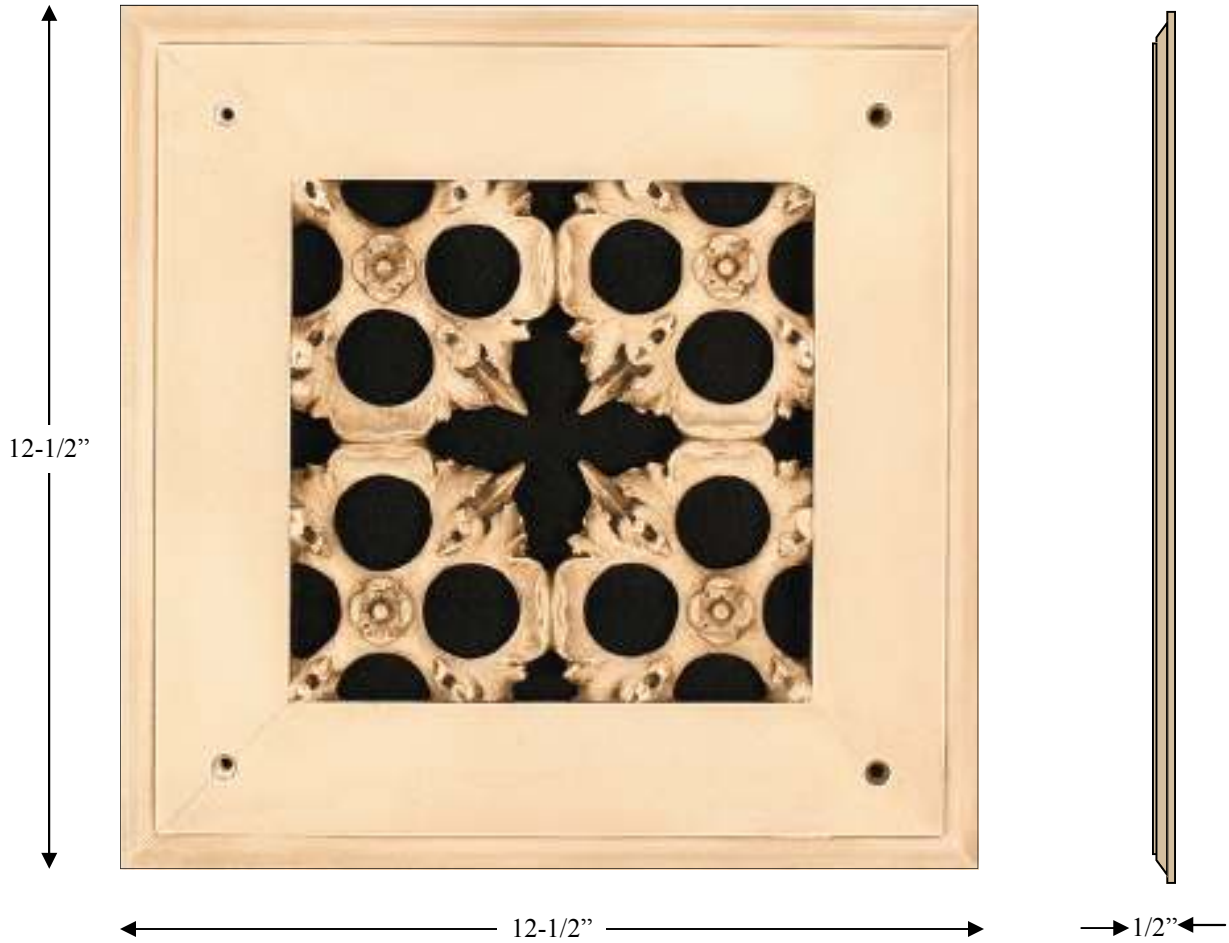

Beaux-Artes

phone 410-867-0790 / fax 410-867-8004 / 1012 South Creek View Court, Churchton, MD 20733

Italian Renaissance Style Grille: RR-202 8x8

<i>part number</i>	RR-202 8x8	<i>to cover duct size</i>	8"x 8"	<i>price</i>	$64
<i>style</i>	Italian Renaissance	<i>outside height</i>	12-1/2"	<i>weight</i>	1.4 lbs
<i>material</i>	Hand Cast Resin	<i>outside width</i>	12-1/2"	<i>thickness</i>	1/2"
<i>function</i>	HVAC Grille	<i>inner height</i>	7-1/2"	<i>predrilled screw holes</i>	four / corners
<i>placement</i>	Wall / Ceiling	<i>inner width</i>	7-1/2"	<i>suggested screws</i>	#6 flathead
<i>finish</i>	33 Available	<i>frame width</i>	2-1/2"	<i>screws required</i>	4 wall / 4 ceiling