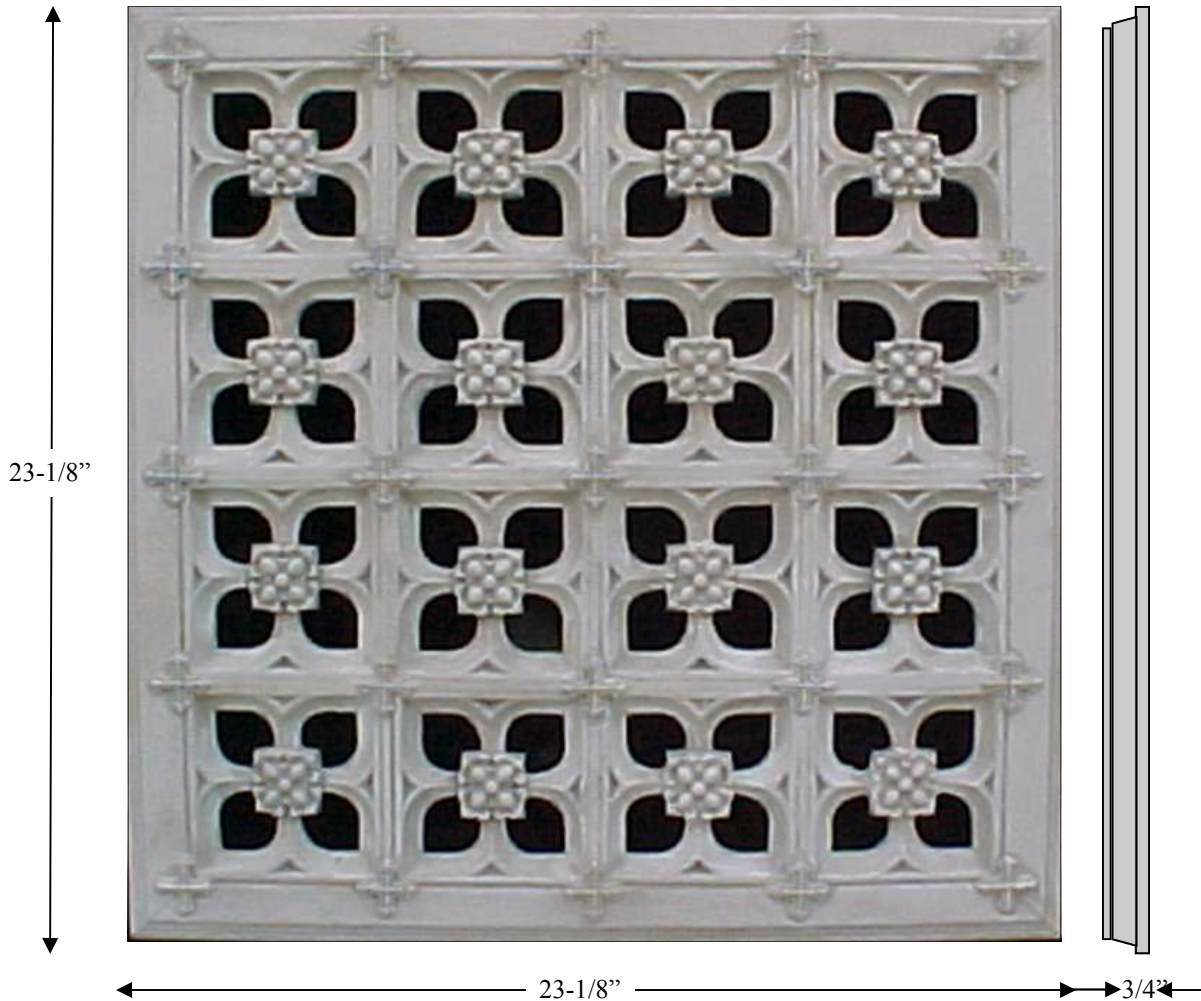

Beaux-Artes

phone 410-867-0790 / fax 410-867-8004 / 1012 South Creek View Court, Churchton, MD 20733

Gothic Style Grille: RR-201 20x20

<i>part number</i>	RR-201 20x20	<i>to cover duct size</i>	20" x 20"	<i>price</i>	\$249
<i>style</i>	Gothic	<i>outside height</i>	23-1/8"	<i>weight</i>	7.8 lbs
<i>material</i>	Hand Cast Resin	<i>outside width</i>	33-1/8"	<i>thickness</i>	3/4"
<i>function</i>	HVAC Grille	<i>inner height</i>	19-1/2"	<i>predrilled screw holes</i>	none
<i>placement</i>	Wall / Ceiling	<i>inner width</i>	19-1/2"	<i>suggested screws</i>	#6 flathead
<i>finish</i>	33 Available	<i>frame width</i>	1-11/16"	<i>screws required</i>	8 wall / 8 ceiling

The gothic grille is only available in this one size RR-201 20x20