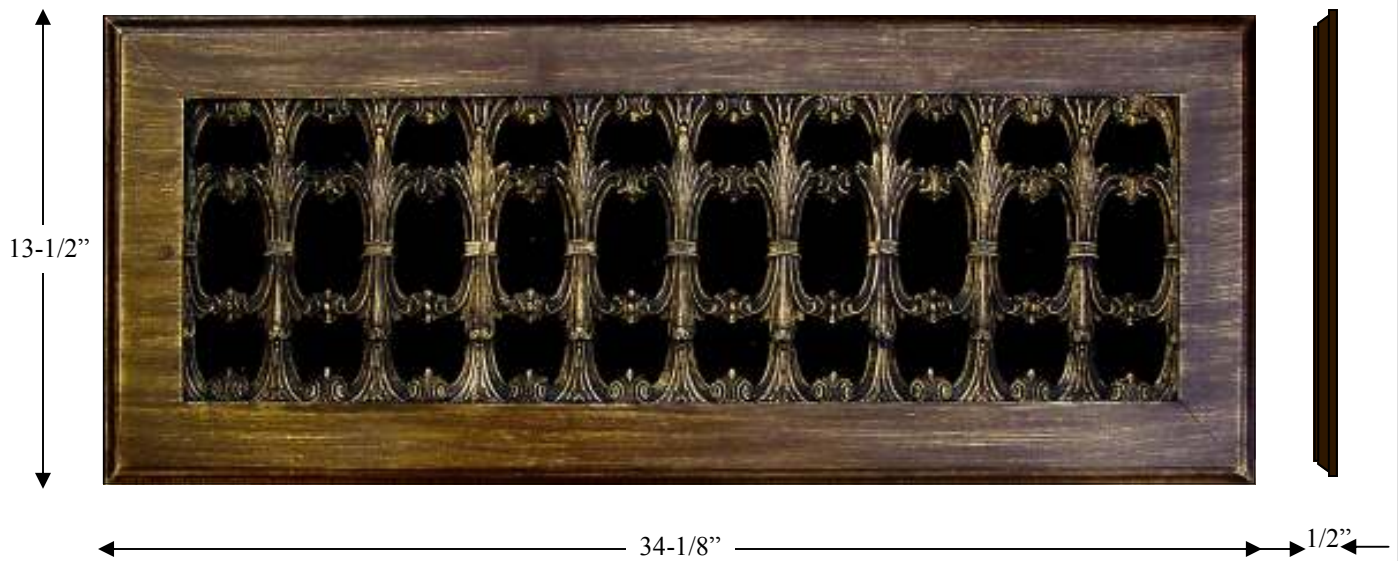

Beaux-Artes

phone 410-867-0790 / fax 410-867-8004 / 1012 South Creek View Court, Churchton, MD 20733

French Colonial Style Grille: RR-204 10x30

<i>part number</i>	RR-204 10x30	<i>to cover duct size</i>	10"x 30"	<i>price</i>	$199
<i>style</i>	French Colonial	<i>outside height</i>	13-1/2"	<i>weight</i>	5.2 lbs
<i>material</i>	Hand Cast Resin	<i>outside width</i>	34-1/8"	<i>thickness</i>	1/2"
<i>function</i>	HVAC Grille	<i>inner height</i>	8-3/4"	<i>predrilled screw holes</i>	none
<i>placement</i>	Wall / Ceiling	<i>inner width</i>	29-3/8"	<i>suggested screws</i>	#6 flathead
<i>finish</i>	33 Available	<i>frame width</i>	2-3/8"	<i>screws required</i>	6 wall / 8 ceiling